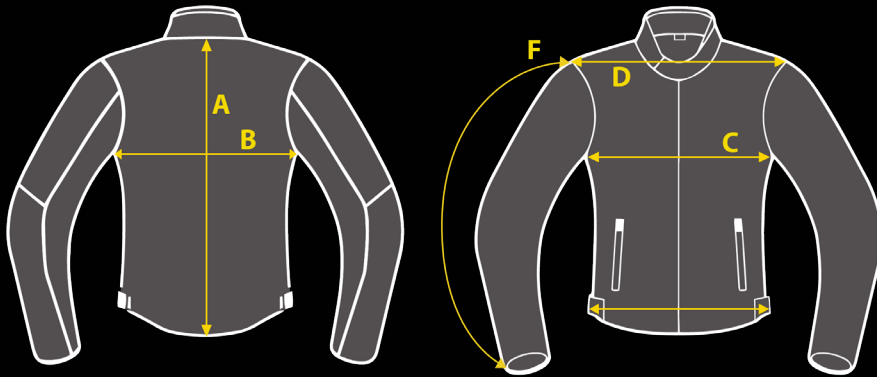

Following pages carry all size charts. In order to find the right size, keep in mind that it is important to measure the product, not your body. Take your jacket or pants which fit you well and measure them like you see on the picture. Based on the measurement, find the right size on the chart. We believe that with the correct measurement and the size charts you will be able to find perfect size of our product which provides the proper function of Trilobite® jacket or jeans.

MEN JACKETS & SHIRTS

Dimensions in CM

ALL RIDE TECH-AIR COMPATIBLE JACKET MEN							
CODE: 2092							
SIZE	S	M	L	XL	2XL	3XL	4XL
A Back Length	65	67	69	71	73	75	75
B Back Width	57	59	61	64	67	70	73
C Chest (Front Width)	57	59	61	64	67	70	73
E Bottom Rim	52	54	56	59	62	65	68

ALL RIDE SUMMER TECH-AIR COMPATIBLE JACKET MEN							
CODE: 2093							
SIZE	S	M	L	XL	2XL	3XL	4XL
A Back Length	63	65	67	69	71	73	75
B Back Width	55	57	59	61	64	67	70
C Chest (Front Width)	55	57	59	61	64	67	70
E Bottom Rim	50	52	54	56	59	62	65

ACID SCRAMBLER JACKET MEN							
CODE: 964							
SIZE	S	M	L	XL	XXL	3XL	4XL
A Back Length	68	69	70	71	72	73	74
B Back Width	45	46	47	48	49	50	51
C Chest (Front Width)	42	43	44	45	46	47	48
D Shoulder Width	50	51	52	53	54	55	56
E Bottom Rim	50	52	54	56	58	60	62

RODER TECH-AIR COMPATIBLE SHIRT MEN							
CODE: 2096							
SIZE	S	M	L	XL	2XL	3XL	4XL
A Back Length	74	75	76	77	78	79	80
B Back Width	57	59	61	63	66	69	72
C Chest (Front Width)	57	59	61	63	66	69	72
E Bottom Rim	57	59	61	63	66	69	72

PARADO TECH-AIR COMPATIBLE JACKET MEN							
CODE: 2095							
SIZE	S	M	L	XL	2XL	3XL	4XL
A Back Length	67	68	69	70	71	72	73
B Back Width	56	58	60	62	65	68	71
C Chest (Front Width)	56	58	60	62	65	68	71
E Bottom Rim	52	54	56	58	61	64	67

AIRTECH JACKET MEN							
CODE: 1995							
SIZE	S	M	L	XL	2XL	3XL	4XL
A Back Length	64	66	68	70	72	74	76
B Back Width	46	47	48	49	50	51	52
C Chest (Front Width)	56	58	60	62	64	66	68
D Shoulder Width	50,5	51,5	52,5	53,5	54,5	55,5	56,5
E Bottom Rim	49	51	53	55	57	59	61