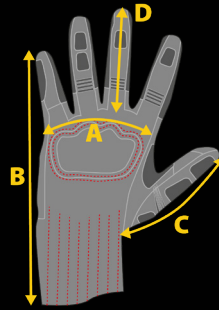

GLOVES

Dimensions in CM

CAFÉ MEN GLOVES

CODE: 1942

SIZE	S	M	L	XL	2XL	3XL	4XL
A The width of the gloves	10	10,5	11	11,5	12	12,5	13
B Side length of the gloves	17,5	18,5	19,5	20,5	21,5	22,5	23,5
C Side length of thumb	12,2	12,5	12,8	13,1	13,4	13,7	14
D Length of the middle finger	9,7	10	10,3	10,6	10,9	11,2	11,5

CAFÉ WOMEN GLOVES

CODE: 1942

SIZE	XS	S	M	L	XL	2XL
A The width of the gloves	9	9,5	10	10,5	11	11,5
B Side length of the gloves	15,5	16,5	17,5	18,5	19,5	20,5
C Side length of thumb	11,6	11,9	12,2	12,5	12,8	13,1
D Length of the middle finger	9,1	9,4	9,7	10	10,3	10,6

FASTER MEN GLOVES - only for men

CODE: 1941

SIZE	S	M	L	XL	2XL	3XL	4XL
A The width of the gloves	10,5	11	11,5	12	12,5	13	13,5
B Side length of the gloves	17,5	18,5	19,5	20,5	21,5	22,5	23,5
C Side length of thumb	11,4	11,7	12	12,3	12,6	12,9	13,2
D Length of the middle finger	9,4	9,7	10	10,3	10,6	10,9	11,2

COMFEE MEN GLOVES - only for men

CODE: 1942

SIZE	S	M	L	XL	2XL	3XL	4XL
A The width of the gloves	9,5	10	10,5	11	11,5	12	12,5
B Side length of the gloves	18	19	20	21	22	23	24
C Side length of thumb	12,2	12,5	12,8	13,1	13,4	13,7	14
D Length of the middle finger	9,7	10	10,3	10,6	10,9	11,2	11,5