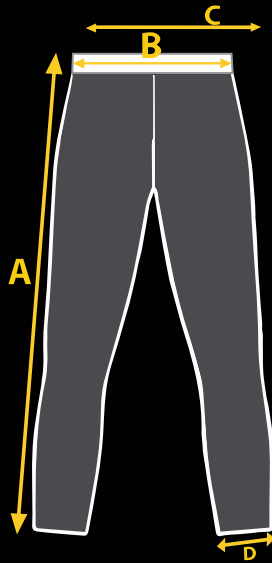

Following pages carry all size charts. In order to find the right size, keep in mind that it is important to measure the product, not your body. Take your jacket or pants which fit you well and measure them like you see on the picture. Based on the measurement, find the right size on the chart. We believe that with the correct measurement and the size charts you will be able to find perfect size of our product which provides the proper function of Trilobite® jacket or jeans.

WOMEN PANTS & JACKETS

Dimensions in CM

RAINTEC PANTS WOMEN							
CODE: 2265							
	SIZE	S	M	L	XL	2XL	3XL
A	Outseam	105	107	109	111	113	115
B	(1/2) Waist relaxed	34	35	36	37	39	41
C	(1/2) Waist stretched	56	58	60	62	64	66
D	Leg opening / hem (1/2)	11	12	13	14	15	16