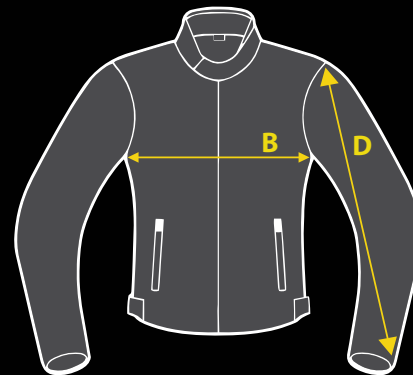

RAINTEC JACKET WOMEN							
CODE: 2291							
	SIZE	S	M	L	XL	2XL	3XL
A	Shoulder	50	51	52	53	54	55
B	Chest (1/2)	59	61	63	65	67	69
C	Cloth length (shoulder to waist)	73	75	77	79	81	83
D	Sleeve length	59	61	63	65	67	69