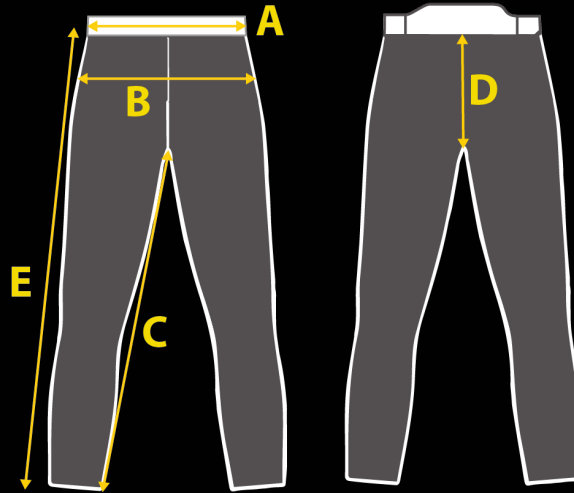

TRILOBITE[®] SIZE CHARTS

MEN JEANS & PANTS

Dimensions in CM

TON-UP 2.0 MEN JEANS - Regular/Long									
CODE: 2468									
SIZE	30	32	34	36	38	40	42	44	
A Waist	82	88	93	95	98	104	108	114	
B Hip (19cm from waist) (1/2)	92	96	103	106	109	116	118	124	
E Inseam (Regular)	82	82	82	82	82	82	82	82	
E Inseam (Long)	89	89	89	89	89	89	89	89	
D Back Rise (without waist band)	34	35	36	36	37	38	38	40	

TON-UP MEN JEANS - Regular/Long									
CODE: 2468									
SIZE	30	32	34	36	38	40	42	44	
A Waist	82	88	93	95	98	104	108	114	
B Hip (19cm from waist) (1/2)	92	96	103	106	109	116	118	124	
E Inseam (Regular)	82	82	82	82	82	82	82	82	
E Inseam (Long)	89	89	89	89	89	89	89	89	
D Back Rise (without waist band)	34	35	36	36	37	38	38	40	