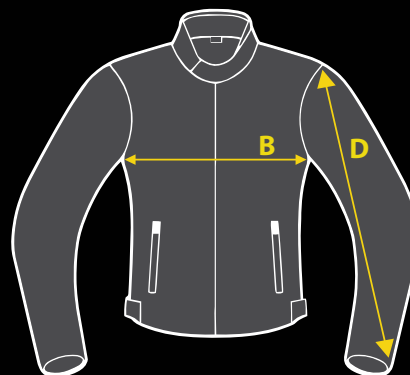

RAINTEC JACKET MEN							
CODE: 2291							
SIZE	M	L	XL	2XL	3XL	4XL	5XL
A Shoulder	52	54	56	58	60	62	64
B Chest (1/2)	63	66	69	72	75	78	81
C Cloth length (shoulder to waist)	77	79	81	83	85	87	89
D Sleeve length	63	65	67	69	71	73	75