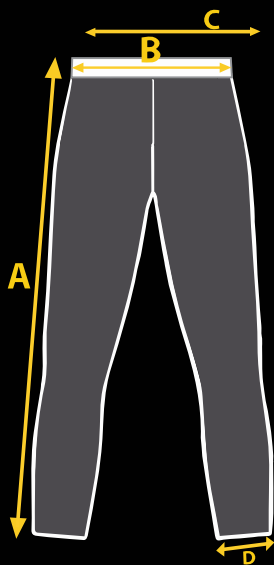

MEN PANTS & JACKET

Dimensions in CM

RAINTEC PANTS MEN							
CODE: 2265							
SIZE	M	L	XL	2XL	3XL	4XL	5XL
A Outseam	109	111	113	115	117	119	121
B (1/2) Waist relaxed	37	38	40	42	44	47	50
C (1/2) Waist stretched	60	62	64	66	68	70	72
D Leg opening / hem (1/2)	13	14	15	16	17	18	19